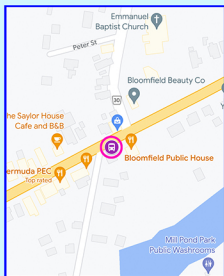

Cherry Valley Hwy. 10 & 18

8:30pm, 11:10pm

RETURNS - 10:25pm, 12:45am

SCHEDULE B

SATURDAY NIGHTS ***

Route 1 - Wellington/Bloomfield/Sandbanks

Wellington Rotary Park – 251 Main Street

5:00pm, 9:40pm

Bloomfield Post Office

5:15pm, 9:55pm

Isaiah Tubbs

5:30pm, 10:10pm

Sandbanks

5:35pm, 10:15pm

RETURNS - 9:00pm, 11:20pm, 1:40am

Route 2 - Picton/Cherry Valley

Picton Harbour Inn

6:15pm, 8:25pm, 10:55pm

Cherry Valley Hwy. 10 & 18

6:30pm, 8:40pm, 11:10pm

RETURNS - 10:25pm, 12:45am

***** On Saturday May 13th, Saturday May 27th and Saturday Sept 30th the bus will be running on SCHEDULE A.**

THE HAYLOFT • BUS SCHEDULE • 2023

Route 1 - Wellington Rotary Park
Friday Nights: 7:00pm, 9:40pm
(MOST) Saturday Nights: 5:00pm, 9:40pm

Route 1 - Bloomfield Post Office
Friday Nights: 7:15pm, 9:55pm
(MOST) Saturday Nights: 5:15pm, 9:55pm